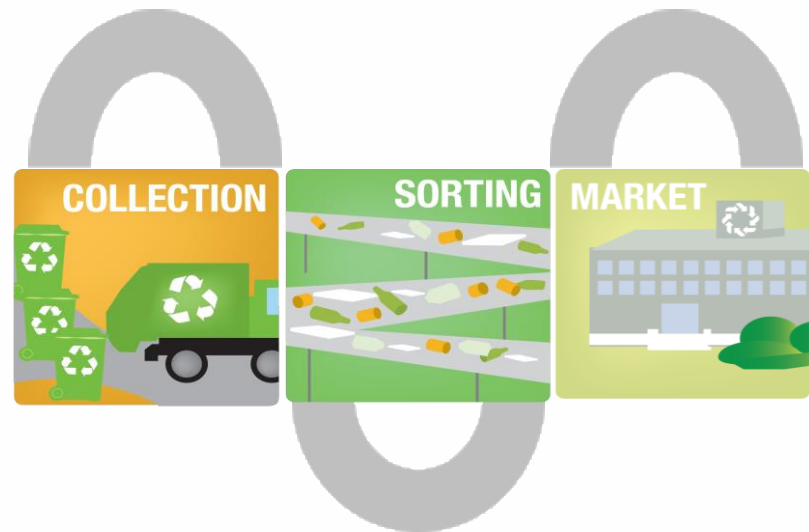

Glass Specific Drop-off Locations

- RippleGlass has a successful roll-off collection model out of Kansas City
- Roll-off's are branded and collect glass from a 90 mile radius of its plant
- Momentum has a similar system in Utah

Glass Specific Drop-off Locations

Increased Glass Collection at Recycling Facilities and CHaRM

- With increased awareness of the state of glass recycling in Metro Atlanta, existing drop-off facilities and CHaRM have seen a dramatic increase in glass recovery.

Atlanta's Smart Place for your
Hard to Recycle Waste

Municipalities May Look to Share Cost

- A couple of municipalities are looking at sharing the cost of glass recovery at the curb, if possible.
- A collaboration between Municipality, MRF, glass processor.