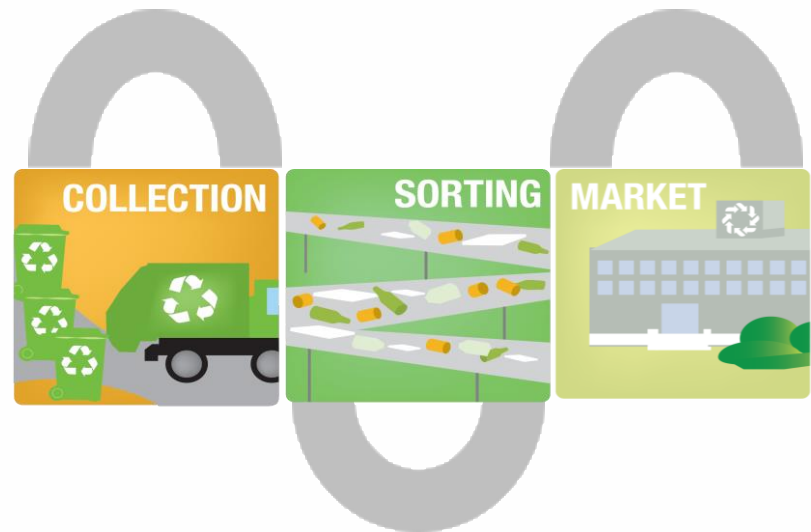

Glass Specific Drop-off Locations

- RippleGlass has a successful roll-off collection model out of Kansas City
- Roll-off's are branded and collect glass from a 90 mile radius of its plant
- Momentum has a similar system in Utah

Glass Specific Drop-off Locations

Increased Glass Collection at Recycling Facilities and CHaRM

- With increased awareness of the state of glass recycling in Metro Atlanta, existing drop-off facilities and CHaRM have seen a dramatic increase in glass recovery.

Atlanta's Smart Place for your
Hard to Recycle Waste

Municipalities May Look to Share Cost

- A couple of municipalities are looking at sharing the cost of glass recovery at the curb, if possible.
- A collaboration between Municipality, MRF, glass processor.