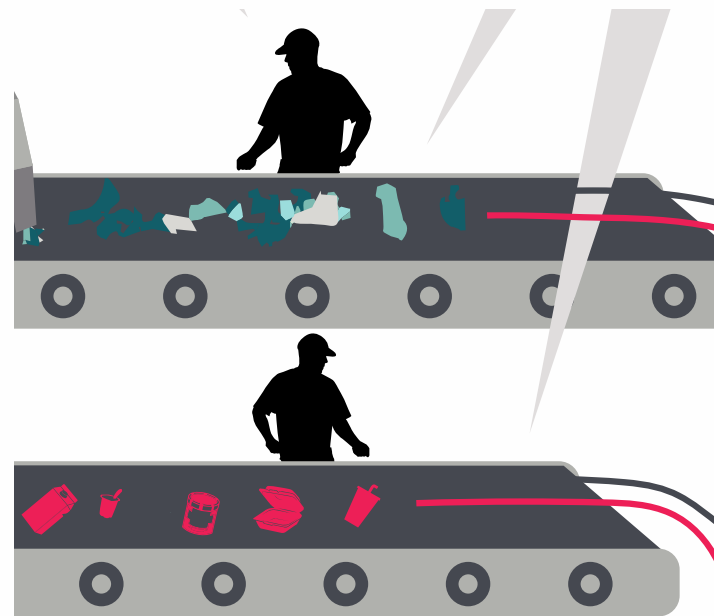

Glass Recycling in Metro Atlanta

History of Collection

Glass End Users

Resulting Solutions for
Residential
Glass Recovery

History of Glass in Metro Atlanta

- Separate Drop-off Collection - 1980's
- Source Separated Curbside Collection of Recyclables – 1990's
- Inclusion of Glass in Single Stream Collection and Processing at MRF
- In last 13 months, glass has seen a decrease in recovery at metro-Atlanta MRF's
- Many haulers and MRF's have notified customers about the intent to stop taking glass

Source Separated at Curb

- City surveyed residents to see if they wanted to continue glass collection at the curb.
- and if so, were they willing to pay for it.
- Over 90% responded “yes”.
- Now glass is being collected source separated at the curb via a custom designed truck.
- An additional yearly fee was added.